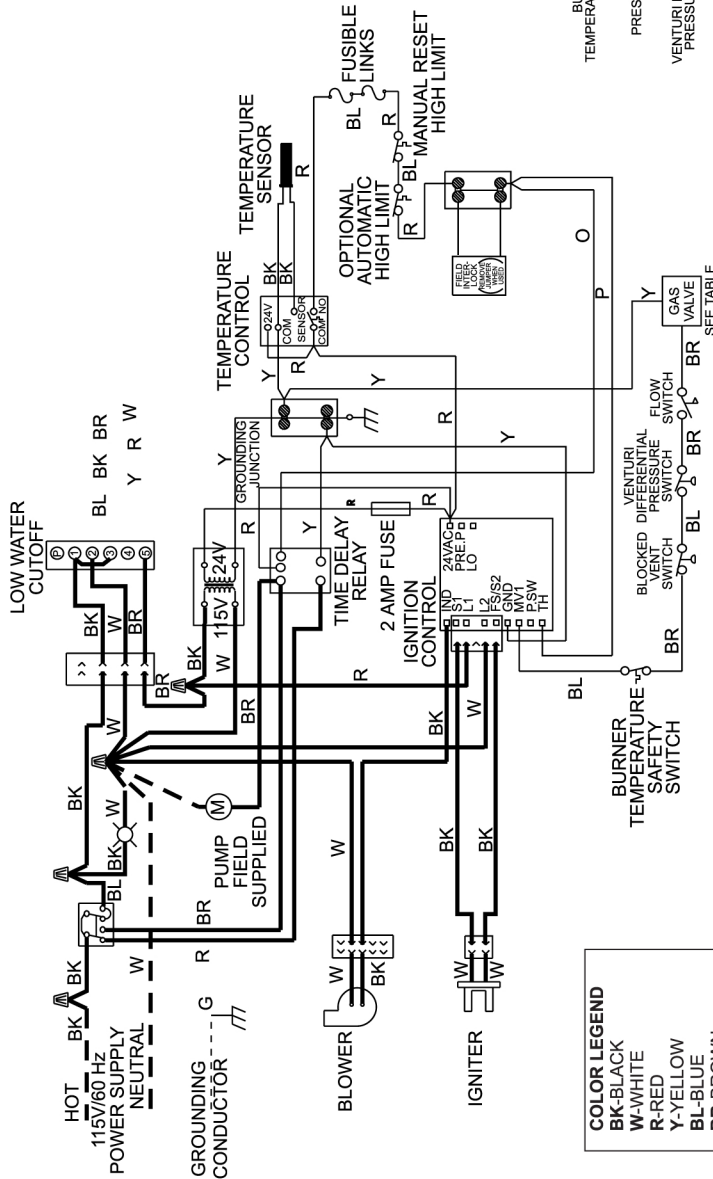

IGNITION SYSTEM 20 ON/OFF SIZES 320-1000, NATURAL OR PROPANE

WIRING DIAGRAM

SCHEMATIC DIAGRAM

Troubleshooting Guide Mighty Max VW