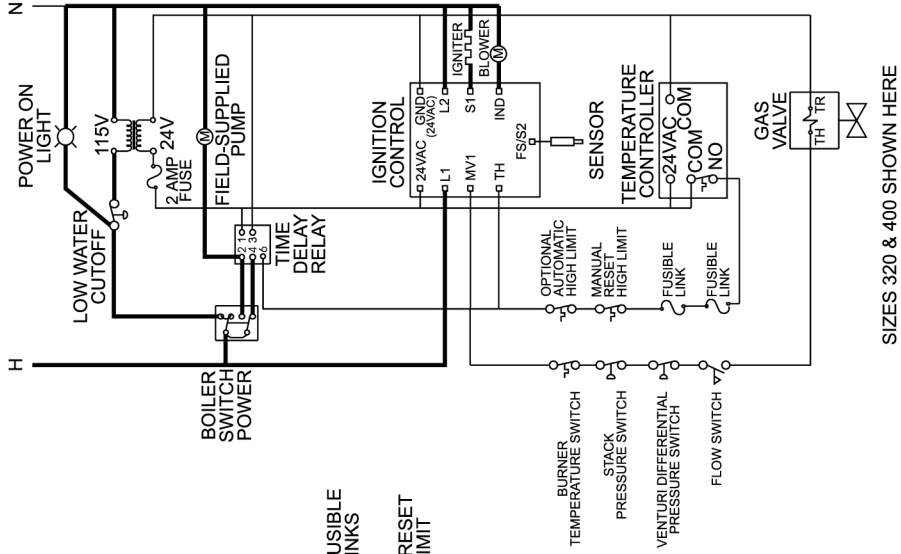

IGNITION SYSTEM 20 ON/OFF SIZES 320-1000, NATURAL OR PROPANE

WIRING DIAGRAM

SCHEMATIC DIAGRAM

Troubleshooting Guide Mighty Max VW