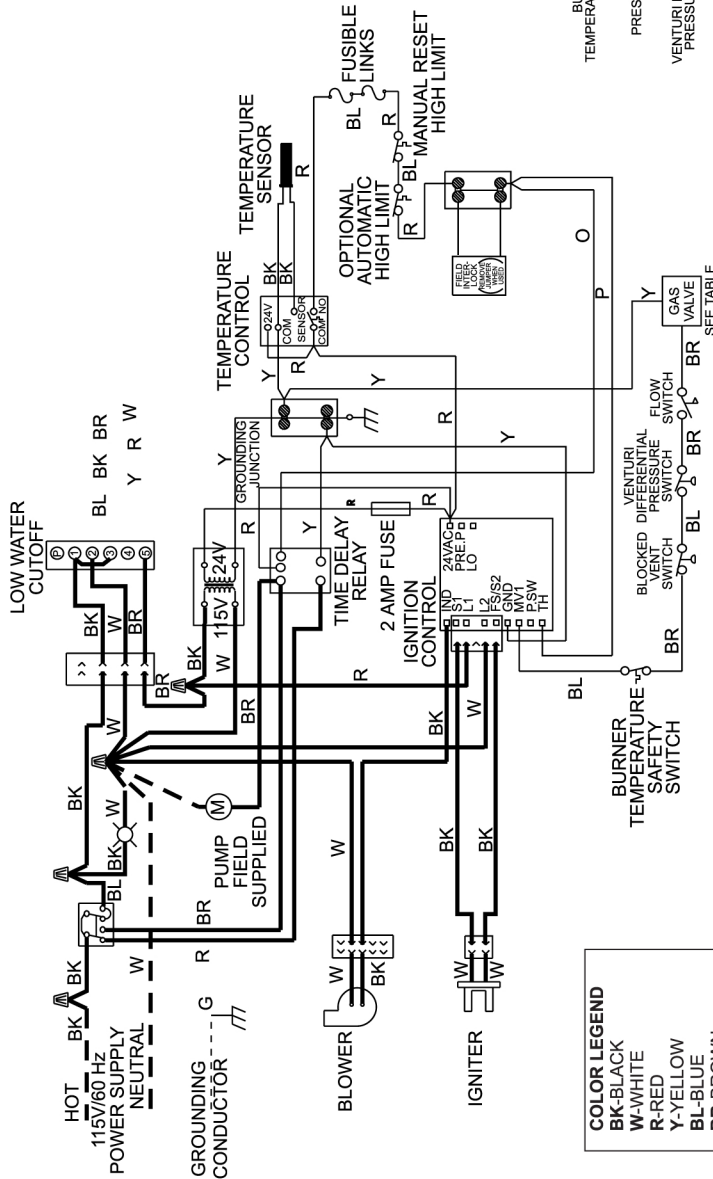

IGNITION SYSTEM 20 ON/OFF SIZES 320-1000, NATURAL OR PROPANE

WIRING DIAGRAM

GAS VALVE TABLE (REFERENCE ONLY)	
SIZES 320/400	SIZE 520/625
 DETAIL A	 DETAIL B
 DETAIL C	 DETAIL C

SCHEMATIC DIAGRAM

SIZES 320 & 400 SHOWN HERE

- NOTES:**
1. ALL WIRING TO BE 105 DEGREES C. 500V WIRE RATING.
 2. MANUAL FIRING VALVE STANDARD ON ALL CANADIAN BOILERS.