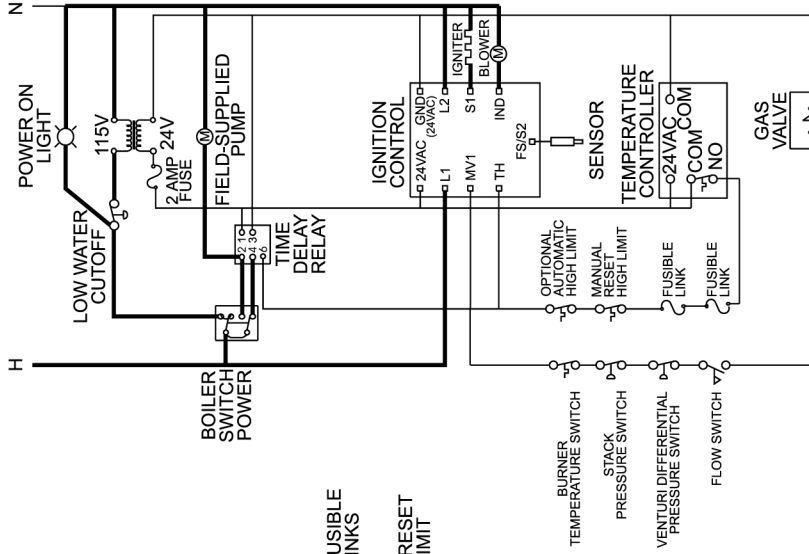

IGNITION SYSTEM 20 ON/OFF SIZES 320-1000, NATURAL OR PROPANE

WIRING DIAGRAM

GAS VALVE TABLE (REFERENCE ONLY)	
SIZES 320/400	SIZE 520/625
 DETAIL A	 DETAIL B
 DETAIL C	 DETAIL C

SCHEMATIC DIAGRAM

SIZES 320 & 400 SHOWN HERE

- NOTES:**
1. ALL WIRING TO BE 105 DEGREES C. 500V WIRE RATING.
 2. MANUAL FIRING VALVE STANDARD ON ALL CANADIAN BOILERS.